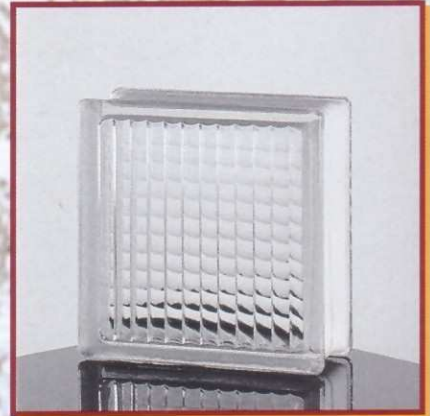

Fat Rib

Pacific

Optical

Narrow Rib

Sizes

- All blocks are 190mm x 190mm
- Wave also available in:
240mm x 240mm x 80mm
240mm x 115mm x 80mm

Distributed by:

Dial 1300 GLASS BRICKS
(local call cost)