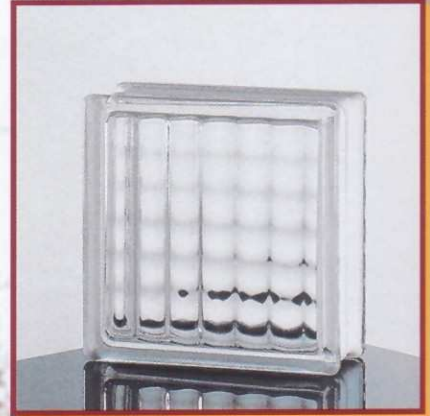

VITRABLOK™

GLASS BLOCKS

made in Bohemia

Arctic Wave

Zenith

Clearview

Haze

Wave

Fat Rib

Pacific

Optical

Narrow Rib

Sizes

- All blocks are 190mm x 190mm
- Wave also available in:
240mm x 240mm x 80mm
240mm x 115mm x 80mm

Distributed by:

Dial 1300 GLASS BRICKS
(local call cost)