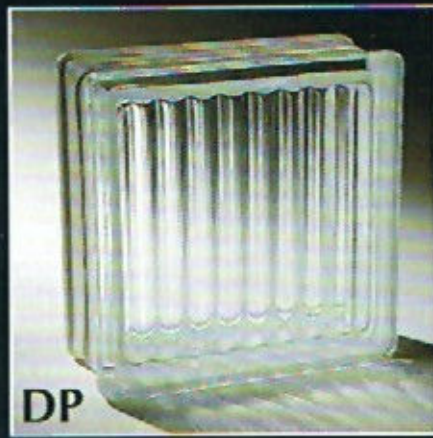

# FIDENZA GLASS BLOCKS

Fidenza Glass Blocks possess a magnificent range of patterns, finishes and colours to create an unsurpassed architectural feature. The brilliant white glass, the soft pastel shades, the contemporary patterns and the satin finishes reflect the superiority of Fidenza Glass Blocks. Add to this the physical properties of 45db noise reduction, thermal insulation better than double glazing and high security performance and you have the most exciting glass blocks available.

## Specifications

**Block sizes** 190x190x80 190x90x80  
240x240x80 240x115x80  
300x300x80

**Special finishes** Satin, half satin. Check your Fidenza Catalogue or your nearest Fidenza stockist for available combinations of size colour and surface finishes